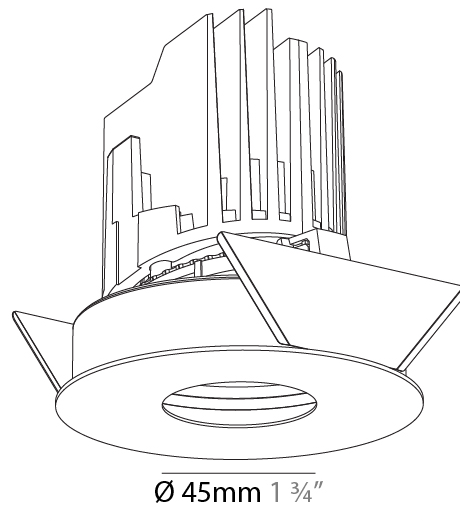

GENERAL

Series: Bioniq
Subseries: Bioniq Round Pinhole
Brand: Prolicht
Division: Architectural
Mounting Type: Recessed
Mounting Location: Ceiling
Subcategory: Downlight

PHYSICAL

Shape: Round
Diameter (mm): 107
Diameter (in): 4 ³/₁₆
Height (mm): 112
Height (in): 4 ⁷/₁₆
Ceiling Thickness (mm): 10 / 12.5 / 15
Ceiling Thickness (in): 3/8 or 1/2 or 9/16
Min. Recessing Depth (mm): 130
Min. Recessing Depth (in): 5 ¹/₈
Light Distribution: Adjustable / Downlight
Weight (kg): 0.456
Weight (lbs): 1
Fixture Finish: SSR / BKV / CWI / CRY / HAB / UFT / ITA / RUA / FTG / MYG / LOD / PUS / FRO / FUP / KIA / POP / BLS / SPG / MEY / GOH / GUM / CHC / COM / ABZ / JAG / OBR / MOS / ROR
Fixture Material: Aluminum Die Cast
Cut-out Measurements: 98mm / 3 7/8"

ELECTRICAL

Lamp Type: LED (Zhaga Standard)
Total Output Wattage (W): 15
Dimming: Dali Dimming
Driver Included: No
Driver Location: Recessed Housing
Driver Type: Constant Current - 120Vac
Housing: See components
Input Voltage (V): 120
Constant Current (MA): 350

LED

Number of LEDs: 1
Color Temperature (°K): Warm Dim
Max. Delivered Lumen (lm): 760
Nominal Lumen (lm): 1140
CRI: >90 CRI
Lamp Life (hrs): 50000

OPTICAL

Reflector: 20 / 40 / 60
Adjustability: Rotational 355°, Tilt 30°

RATINGS AND CERTIFICATIONS

Certified By: Certified for North American Standards
IP rating: IP20

PROJECT
TYPE
SPECIFIER
QUANTITY
DATE

112mm 4 ⁷/₁₆"