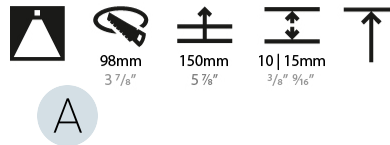

GENERAL

Series: Bioniq
Subseries: Bioniq Round Deep
Brand: Prolicht
Division: Architectural
Mounting Type: Recessed
Mounting Location: Ceiling
Subcategory: Downlight

PHYSICAL

Shape: Round
Diameter (mm): 107
Diameter (in): 4 3/16
Height (mm): 130
Height (in): 5 1/8
Ceiling Thickness (mm): 10 / 12.5 / 15
Ceiling Thickness (in): 3/8 or 1/2 or 9/16
Min. Recessing Depth (mm): 150
Min. Recessing Depth (in): 5 7/8
Light Distribution: Downlight
Weight (kg): 0.506
Weight (lbs): 1.12
Fixture Finish: SSR / BKV / CWI / CRY / HAB / UFT / ITA / RUA / FTG / MYG / LOD / PUS / FRO / FUP / KIA / POP / BLS / SPG / MEY / GOH / GUM / CHC / COM / ABZ / JAG / OBR / MOS / ROR
Fixture Material: Aluminum Die Cast
Cut-out Measurements: 98mm / 3 7/8"

ELECTRICAL

Lamp Type: LED (Zhaga Standard)
Total Output Wattage (W): 15
Dimming: Dali Dimming
Driver Included: No
Driver Location: Recessed Housing
Driver Type: Constant Current - 120Vac
Housing: See components
Input Voltage (V): 120
Constant Current (MA): 350

LED

Number of LEDs: 1
Color Temperature (°K): Warm Dim
Max. Delivered Lumen (lm): 760
Nominal Lumen (lm): 1140
CRI: >90 CRI

OPTICAL

Reflector: 20 / 40 / 60

RATINGS AND CERTIFICATIONS

Certified By: Certified for North American Standards
IP rating: IP20